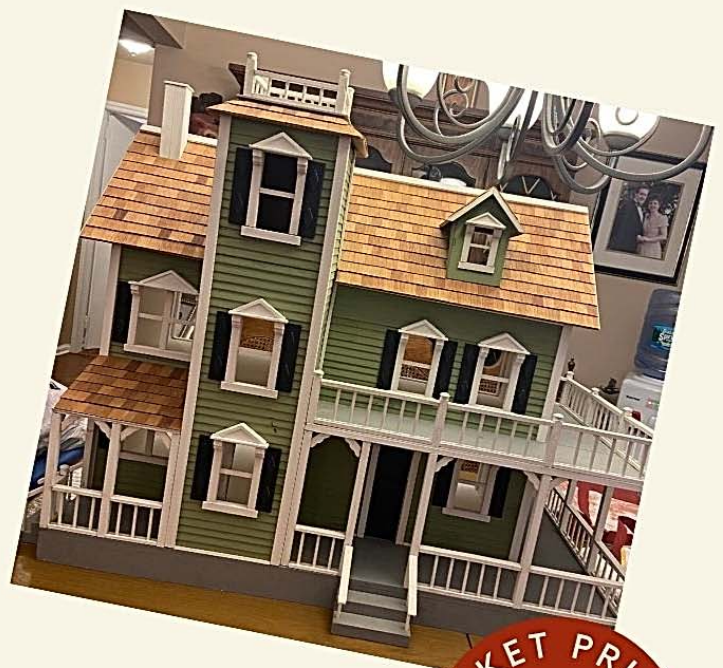

TICKET PRICE
\$5

TICKET PRICE
\$25

NJSFWC - SPECIAL STATE PROJECT

TO BENEFIT THE EMMANUEL CANCER FOUNDATION

Raffle Fundraiser

BEAUTIFUL HANDMADE TWIN-SIZED QUILT

**CUSTOM BUILT DOLLHOUSE COMPLETE
WITH ELECTRICITY AND FURNITURE**